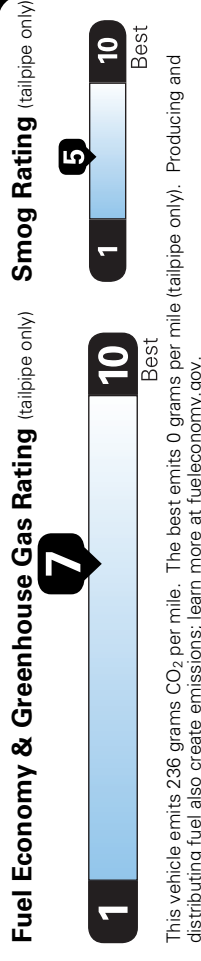

2024 MIRAGE G4 ES
4-DOOR SEDAN
INFRARED METALLIC / BLACK

1.2L DOHC 3CYL MIVEC
 CONTINUOUSLY VARIABLE TRANSMISSION
 50-STATE EMISSIONS STANDARD

- Mechanical Features**
- 1.2L MIVEC DOHC 3-cylinder
 - Electric power steering
 - Front MacPherson strut suspension with stabilizer bar
 - Rear torsion beam suspension
 - Front-Wheel Drive (FWD)
- Exterior Features**
- Halogen headlights
 - LED tail lights
 - Front variable intermittent wipers
 - Rear window defroster with timer
 - 14-inch steel wheels with wheel covers
 - 165/65R14 all-season tires
- Interior Features**
- 6-way adjustable driver seat
 - 4-way adjustable passenger seat
- Convenience Features**
- 7.0" Smartphone-link Display Audio (SDA)
 - 4 speakers
 - Apple CarPlay® and Android Auto
 - AM/FM radio
 - Bluetooth® wireless technology
 - Front USB port
 - Cruise control
 - ECO Indicator
 - Steering wheel audio and phone controls
 - Steering wheel voice recognition control
 - Automatic climate control
 - Micron air filtration
 - Remote keyless entry
 - 12V power outlet

Total Additional Equipment: **MSRP*: \$17,795.00**
\$450.00

Subtotal: **\$18,245.00**

Destination/Handling: **\$1,095.00**

Total MSRP*: \$19,340.00
*MSRP (Manufacturer's Suggested Retail Price)

EPA DOT Fuel Economy and Environment

Fuel Economy

37 MPG
 combined city/hwy

35 city

41 highway

2.7 gallons per 100 miles

Compact Cars range from 18 to 83 MPG.
 The best vehicle rates 140 MPGe.

You save \$2,500
 in fuel costs over 5 years compared to the average new vehicle.

Annual fuel cost

\$1,450

Actual results will vary for many reasons, including driving conditions and how you drive and maintain your vehicle. The average new vehicle gets 28 MPG and costs \$9750 to fuel over 5 years. Cost estimates are based on 15000 miles per year at \$3.60 per gallon. MPGe is miles per gasoline gallon equivalent. Vehicle emissions are a significant cause of climate change and smog.